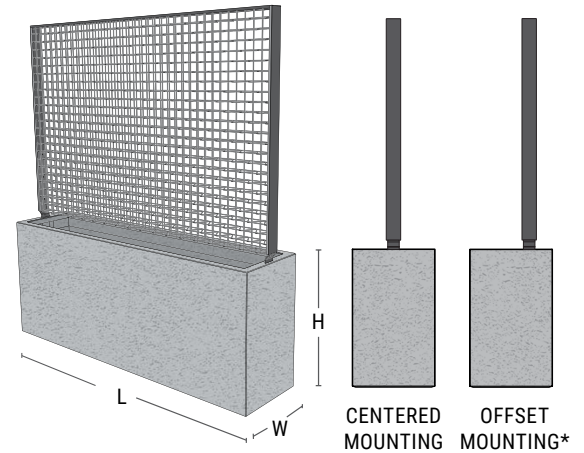

Wilshire Planters GFRC with Greenscreen® Trellis

An attractive, easy-to-install solution for creating privacy or hiding unattractive elements like building systems. Lightweight GFRC concrete planter (available in colors and textures), and Greenscreen® trellis, framed on top and sides, with vertical supports to fit in planter lip. Trellis is available in various powder-coat colors.

Irrigation

Accessory Pockets

TourneSeal

Drain Holes

Matching Saucer

Wilshire Planters, GFRC with Greenscreen® Trellis

- Durable, lightweight GFRC planter with powder-coated Greenscreen® trellis. 2"W x 2"L x 3"D grid.
- Trellis vertical supports fit into planter lip and are secured with discrete stainless-steel fasteners.
- Trellis is framed on top and sides and extends to planter edge so adjacent planters form a seamless trellis wall.
- Select a Greenscreen Trellis color in addition to a GFRC color and texture. Standard drain holes included.