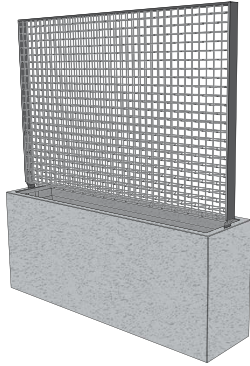

Wilshire Planters, GFRC with Greenscreen® Trellis

WILSHIRE PLANTERS GFRC WITH GREENSCREEN® TRELLIS

Planter with Trellis